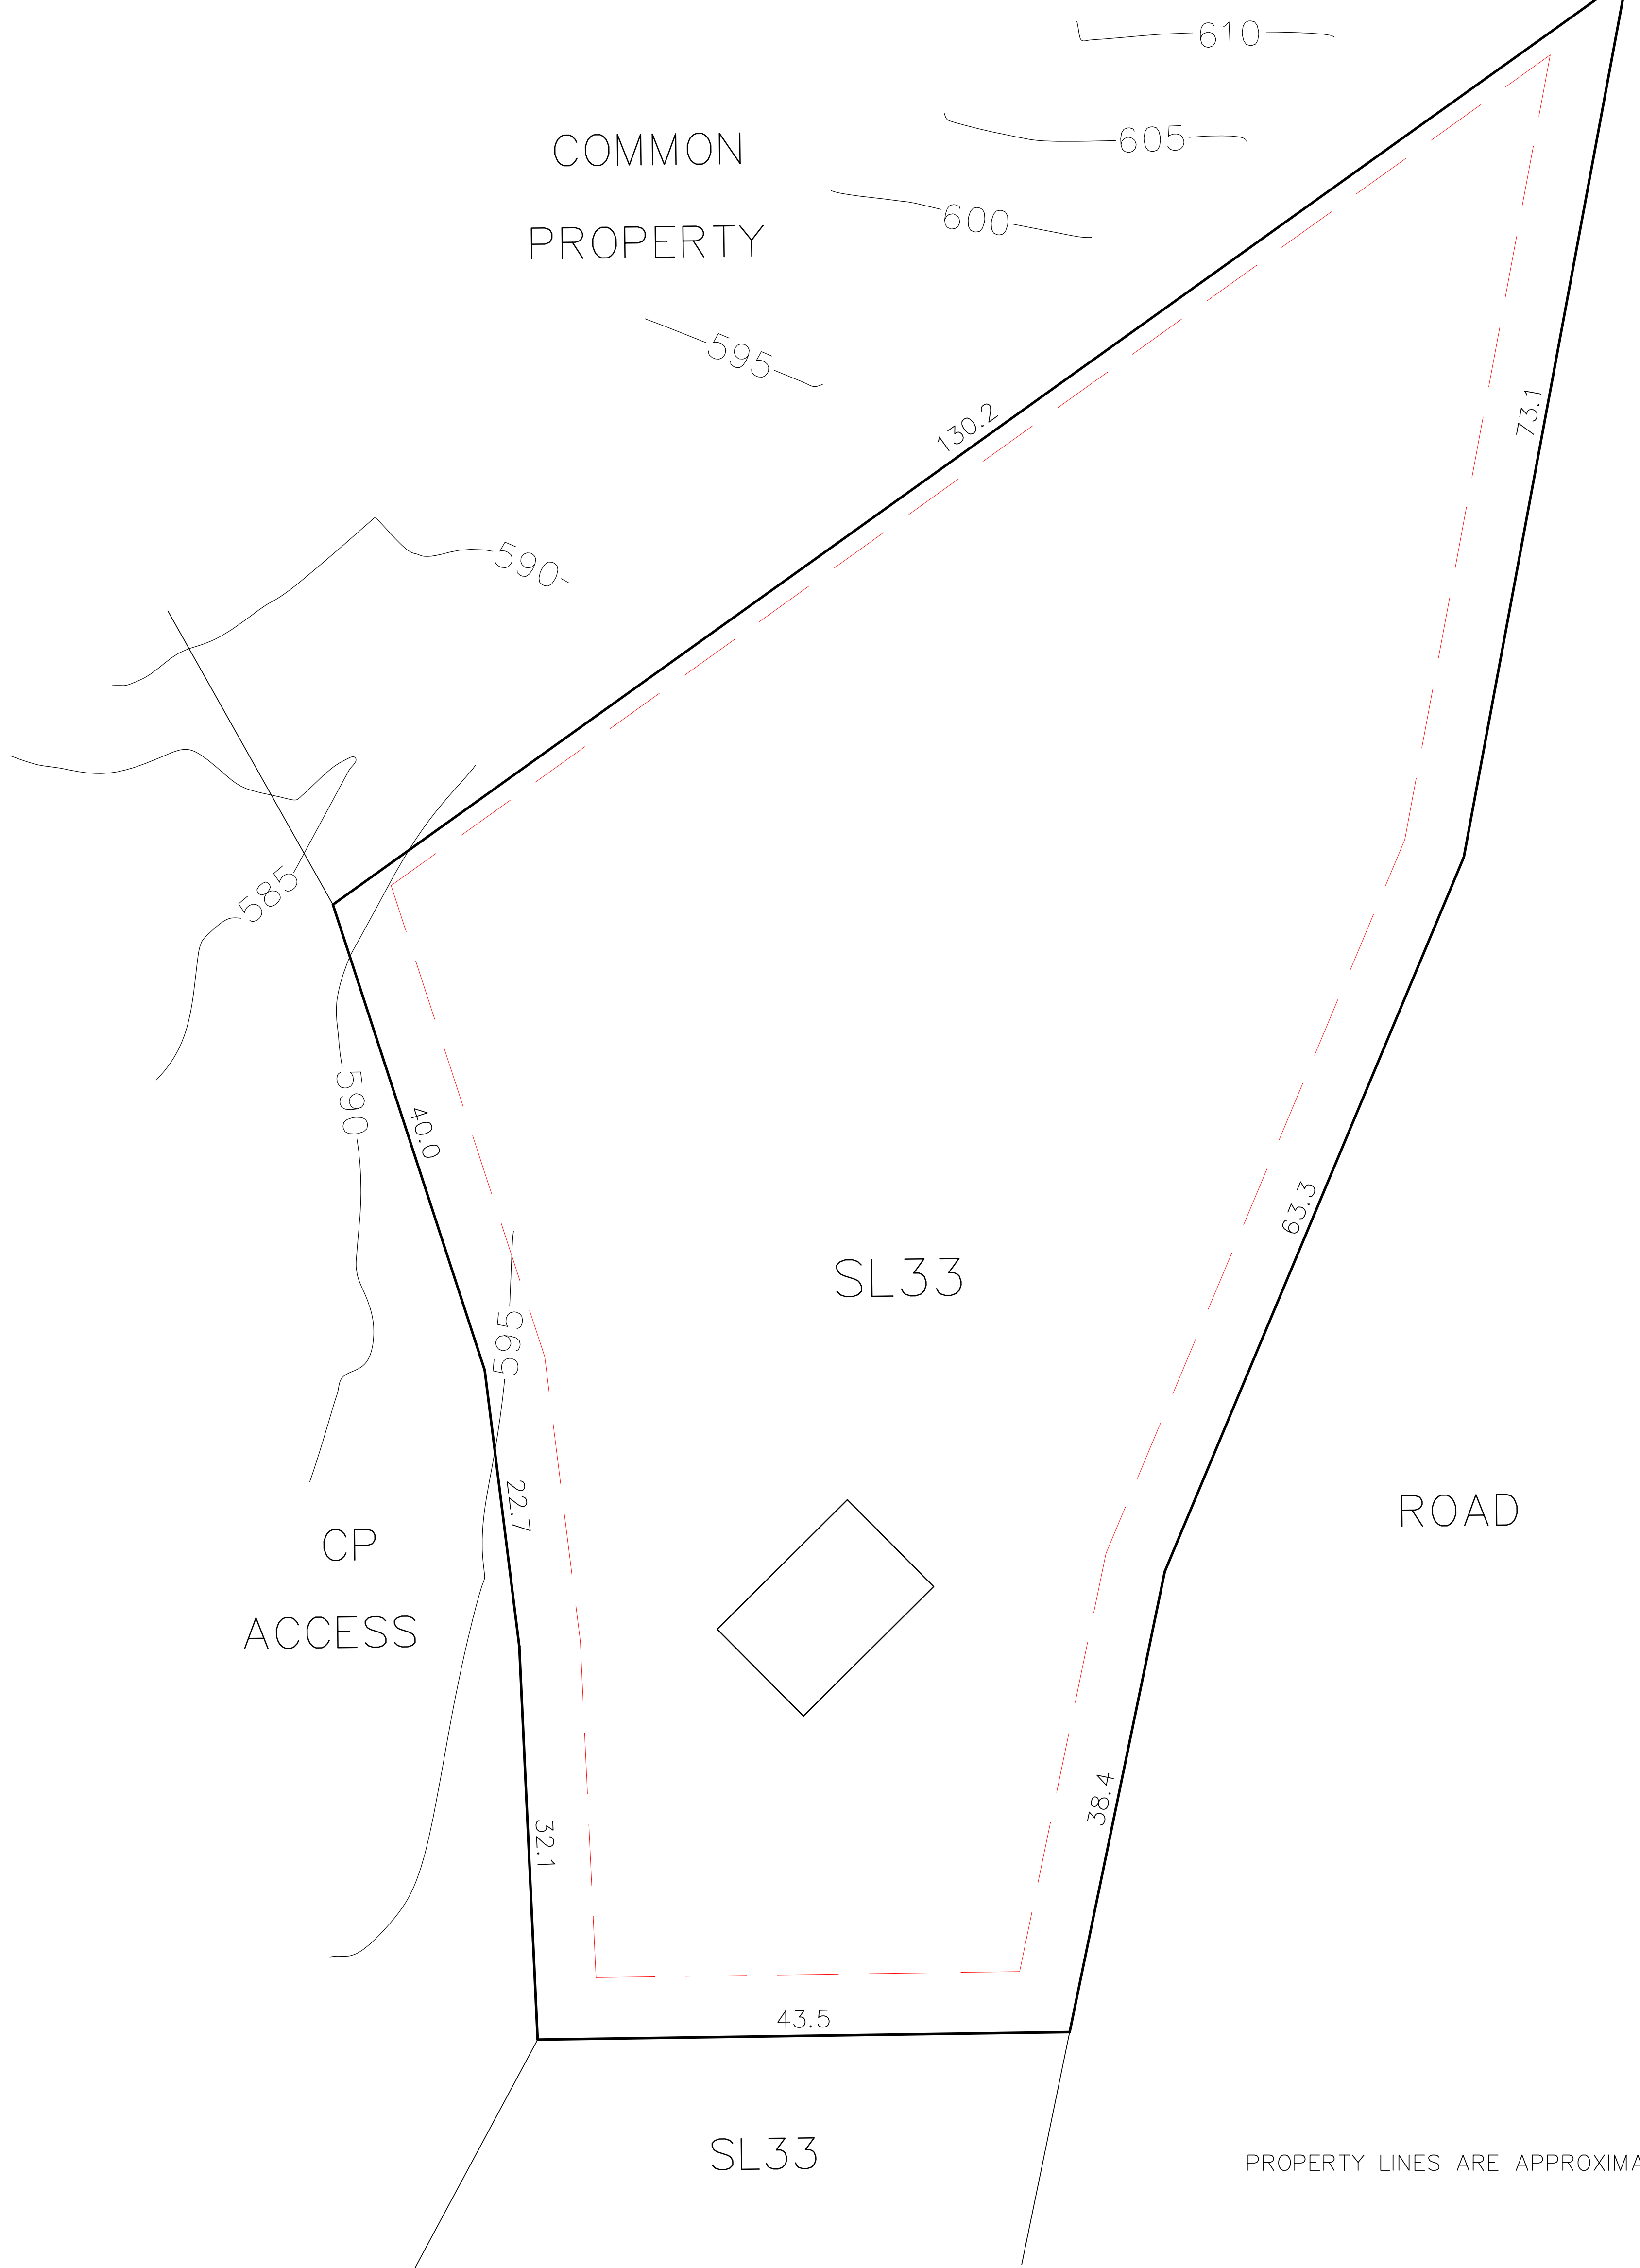

LOT 33 SITE PLAN

Area = 0.917ha

LEGEND

-  TYPICAL 10 x 15 HOUSE SITE
-  PROPOSED PROPERTY LINE SETBACK

PROPERTY LINES ARE APPROXIMATE ONLY