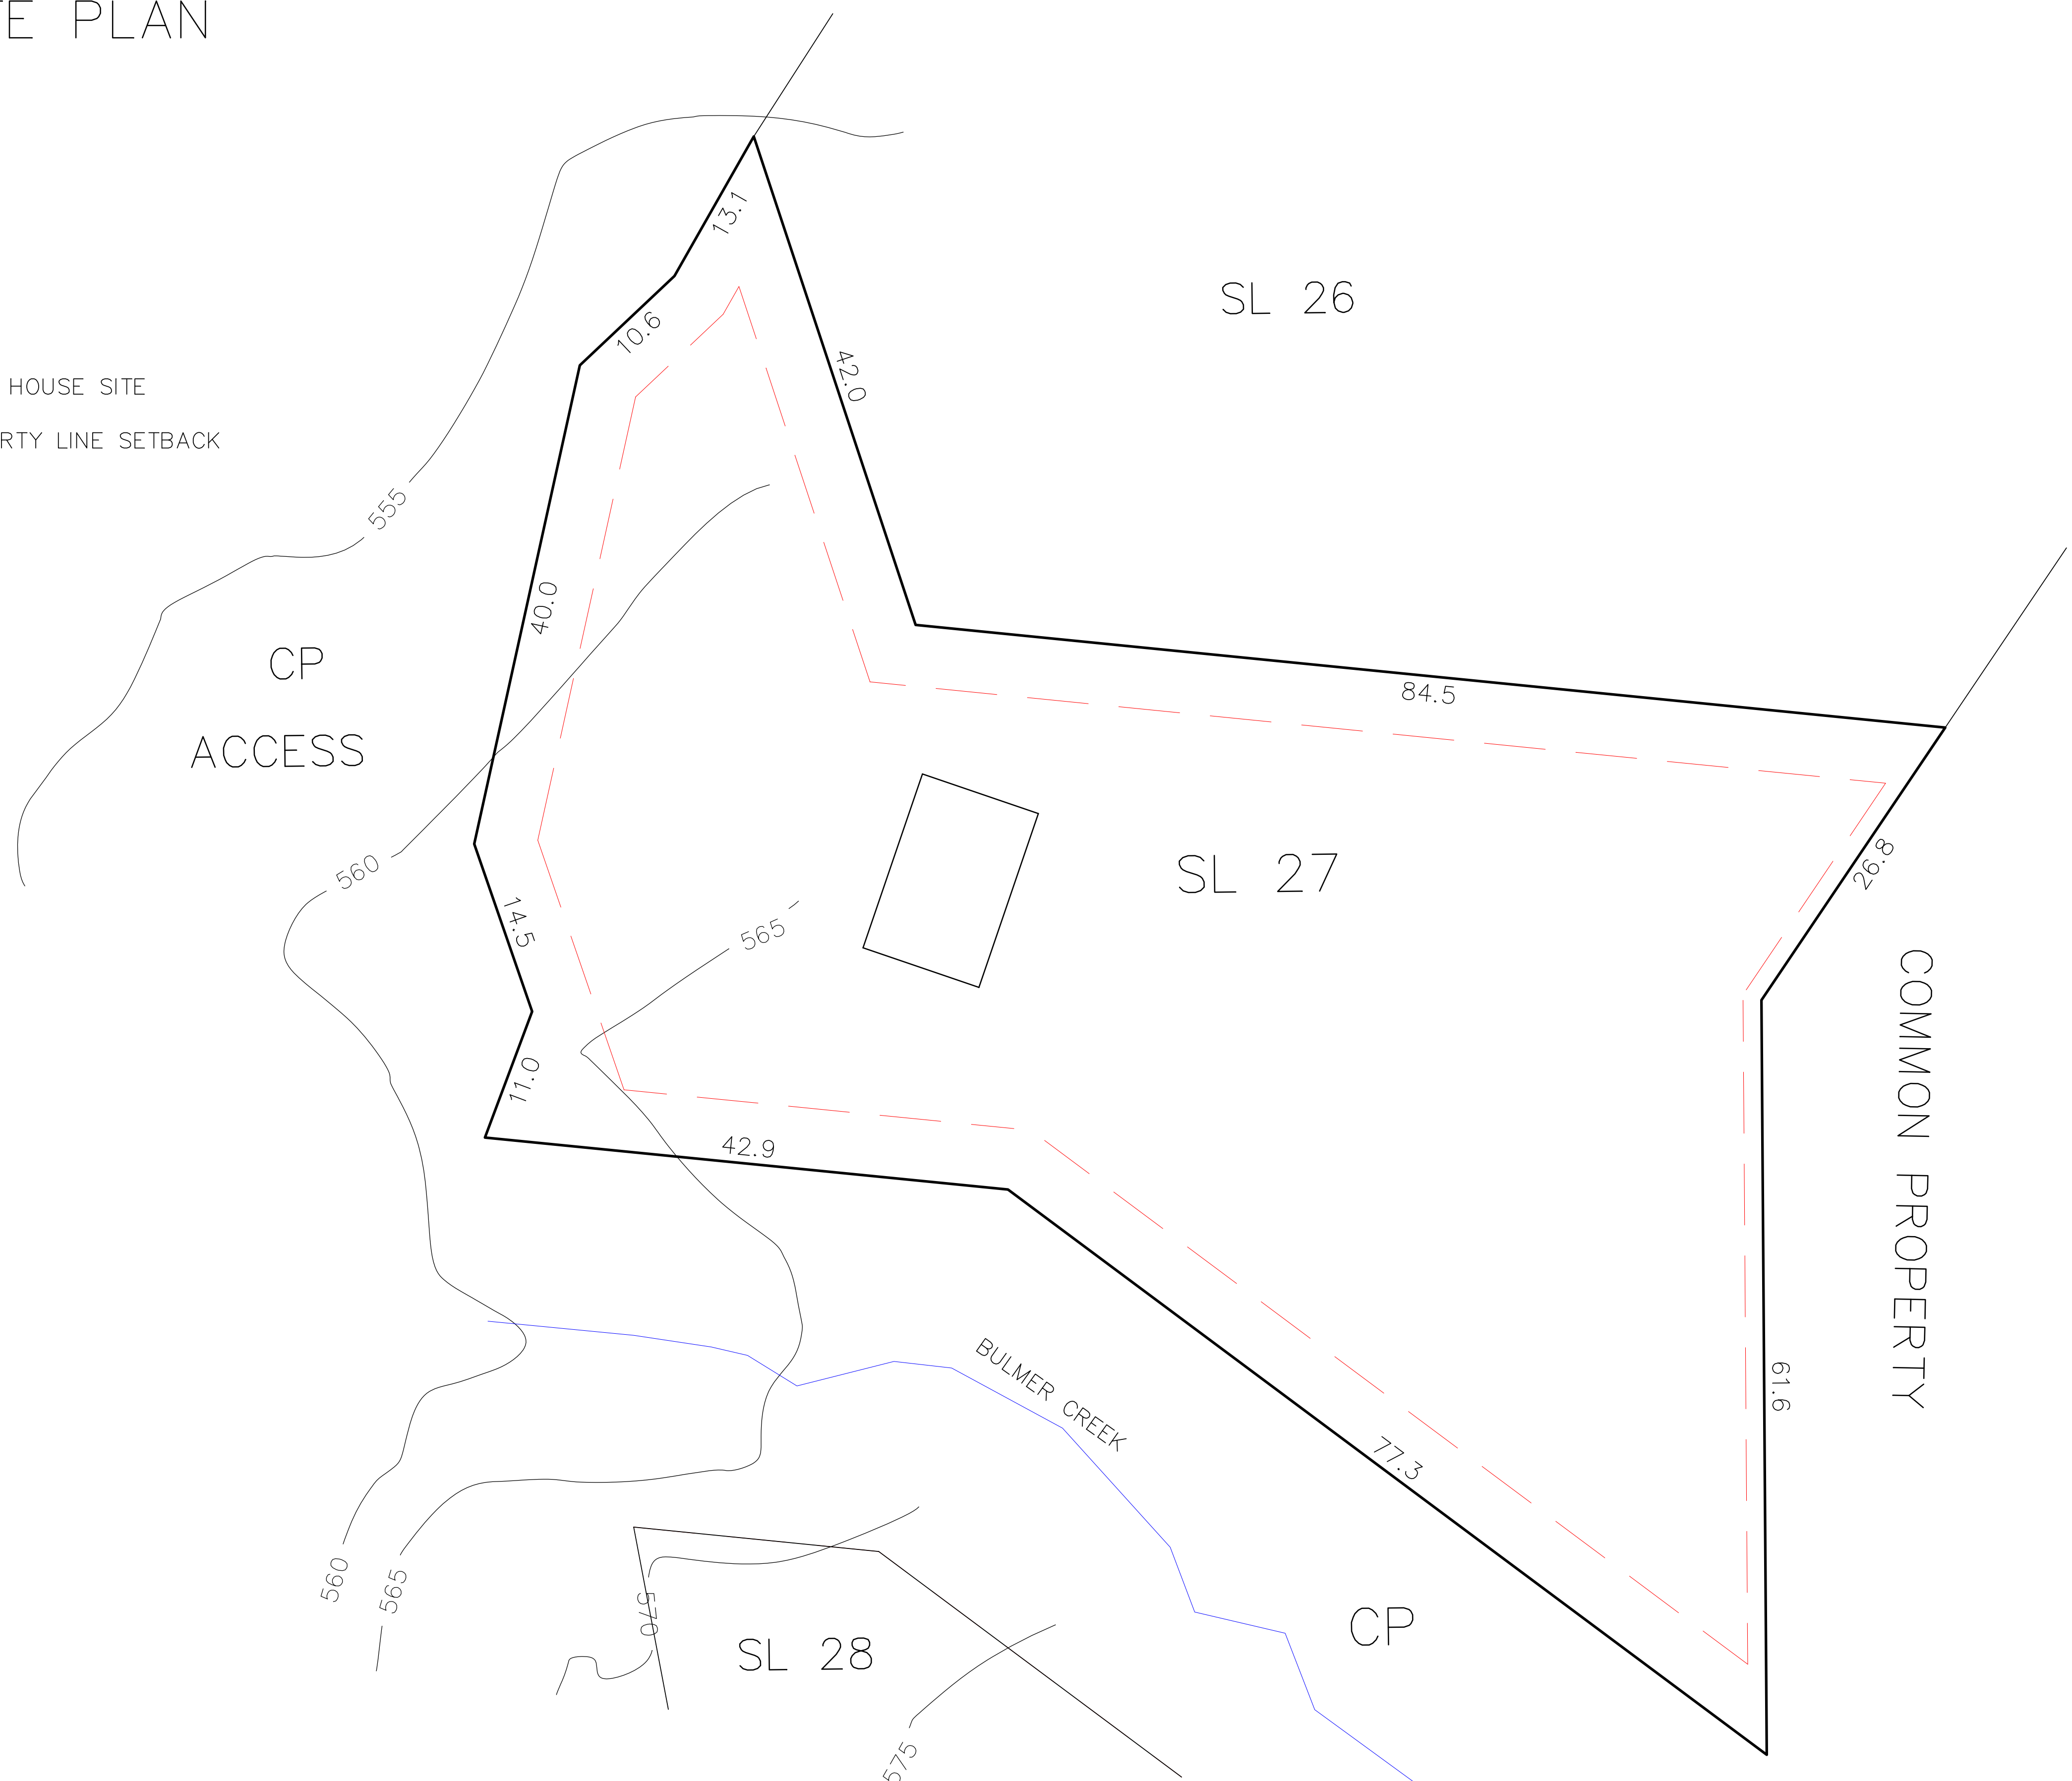

LOT 27 SITE PLAN

Area = 0.872ha

LEGEND

-  TYPICAL 10 x 15 HOUSE SITE
-  PROPOSED PROPERTY LINE SETBACK

PROPERTY LINES ARE APPROXIMATE ONLY