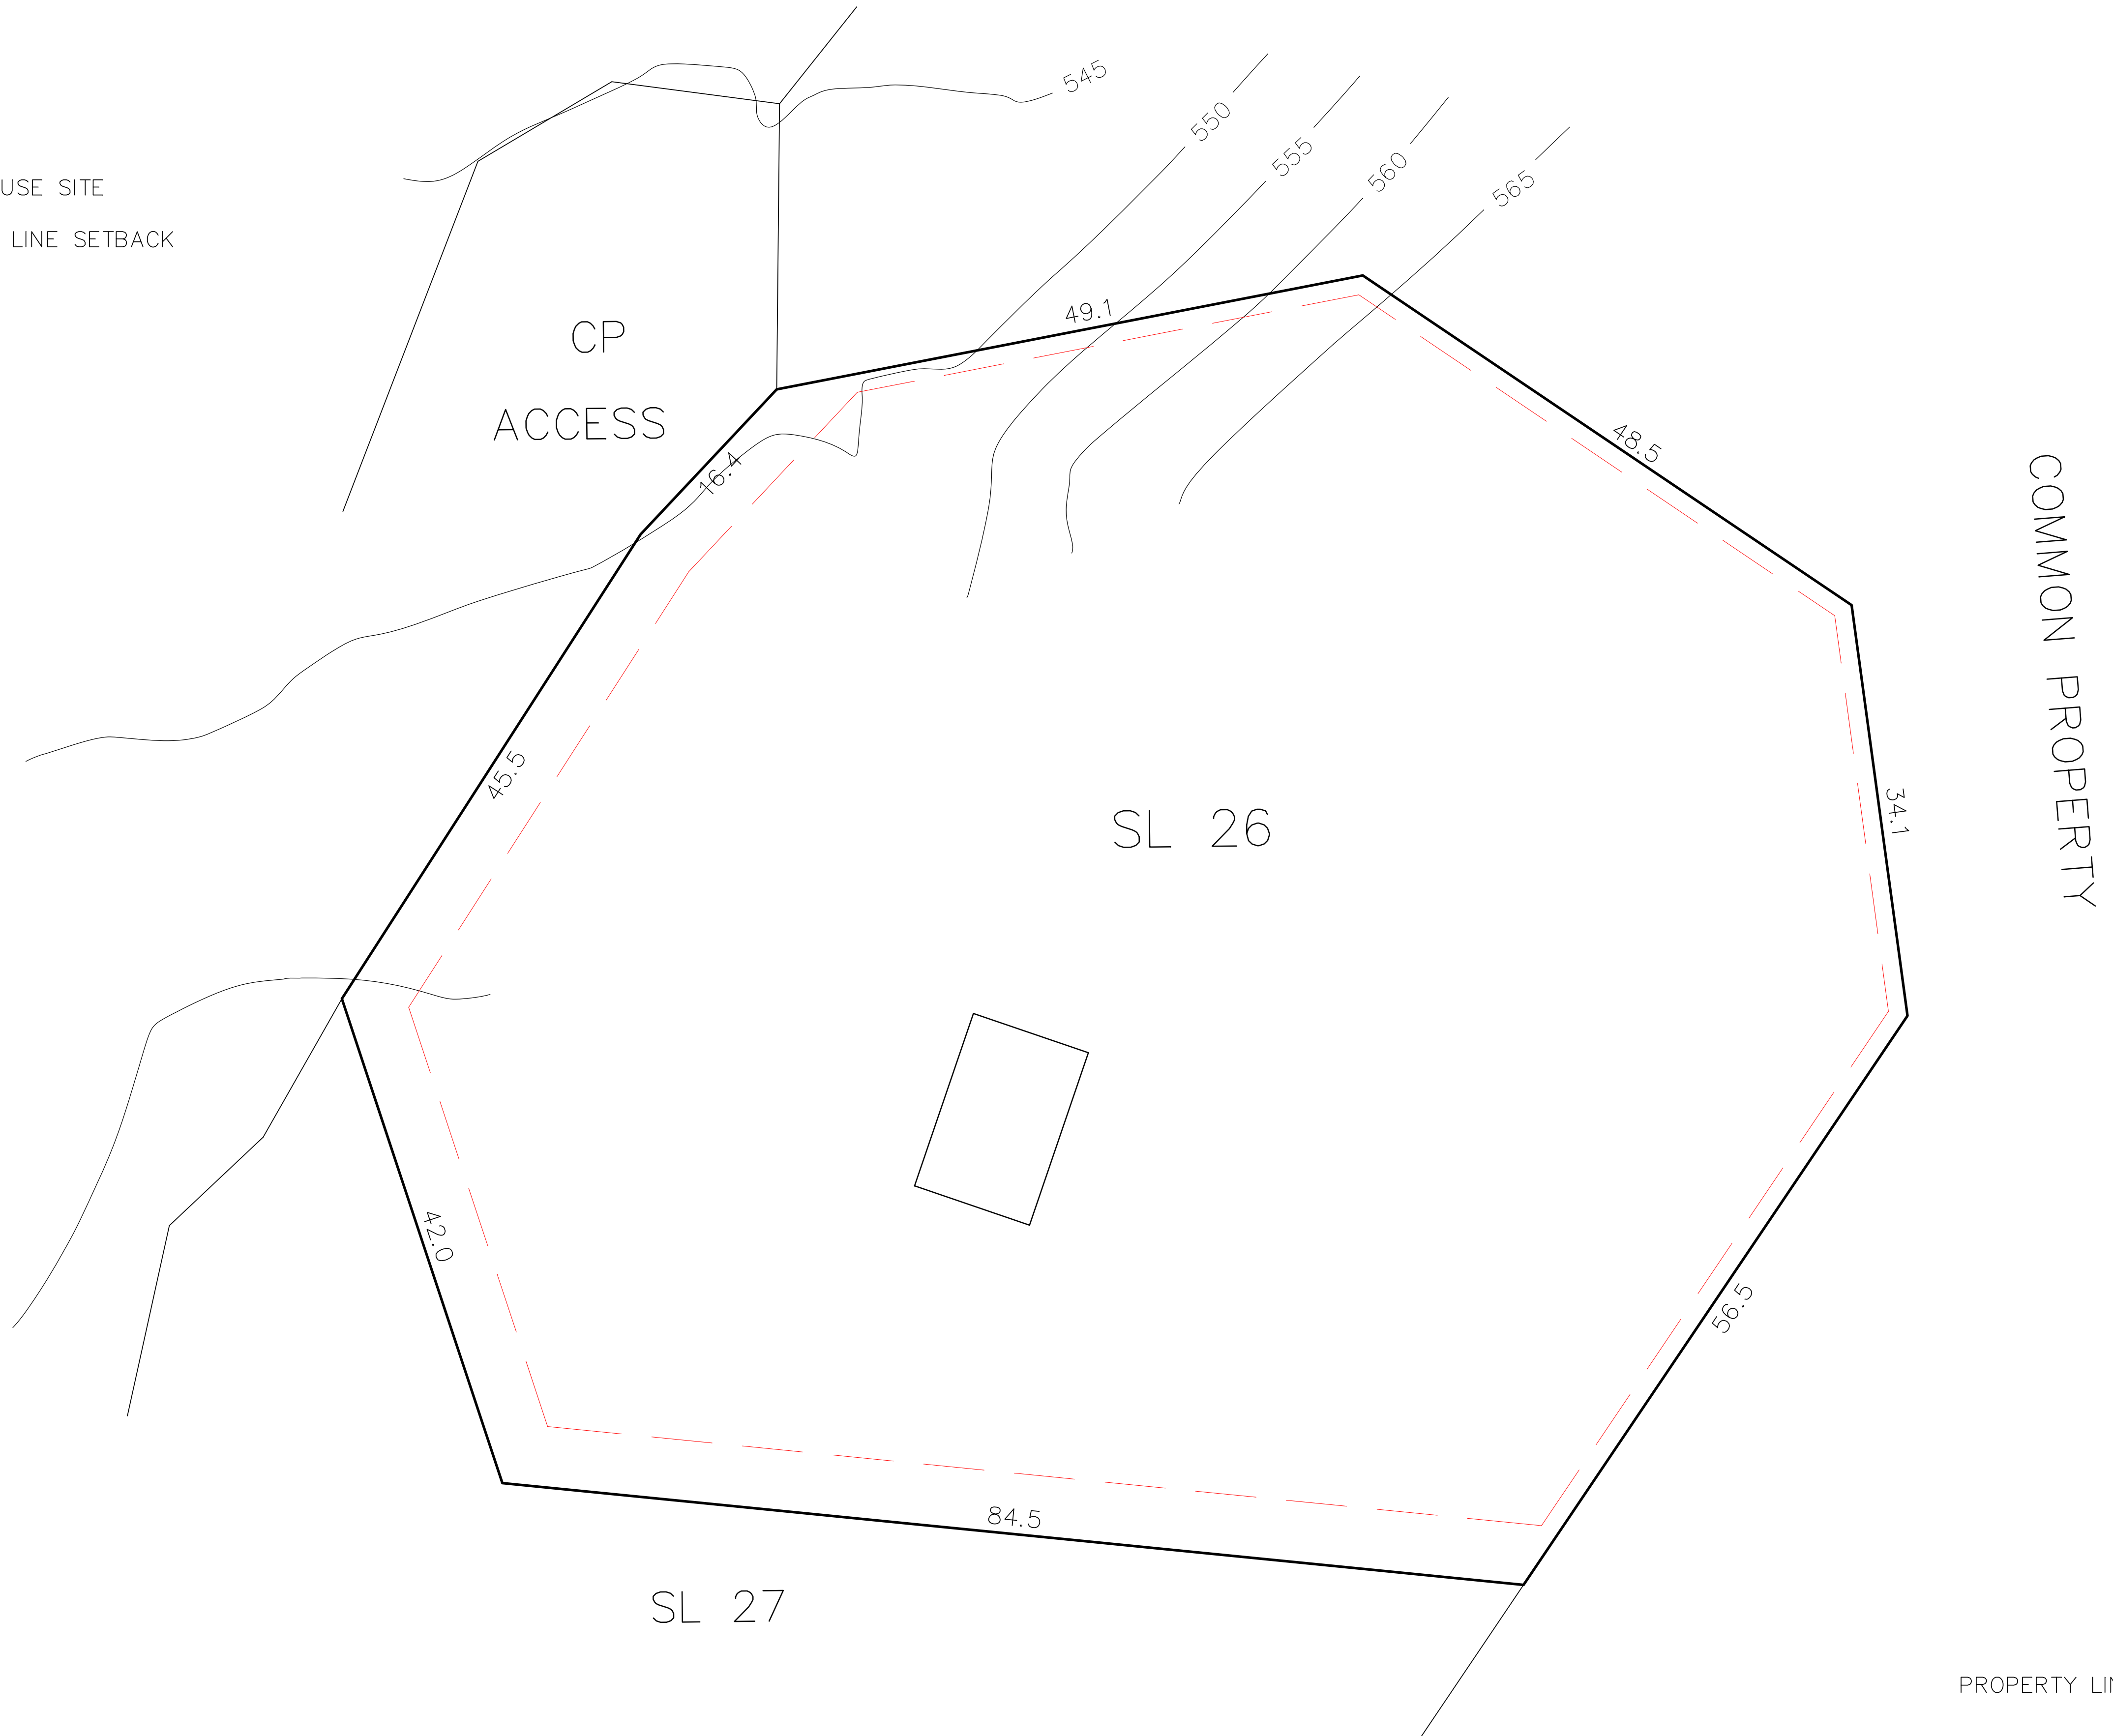

LOT 26 SITE PLAN

Area = 0.704ha

LEGEND

-  TYPICAL 10 x 15 HOUSE SITE
-  PROPOSED PROPERTY LINE SETBACK

PROPERTY LINES ARE APPROXIMATE ONLY