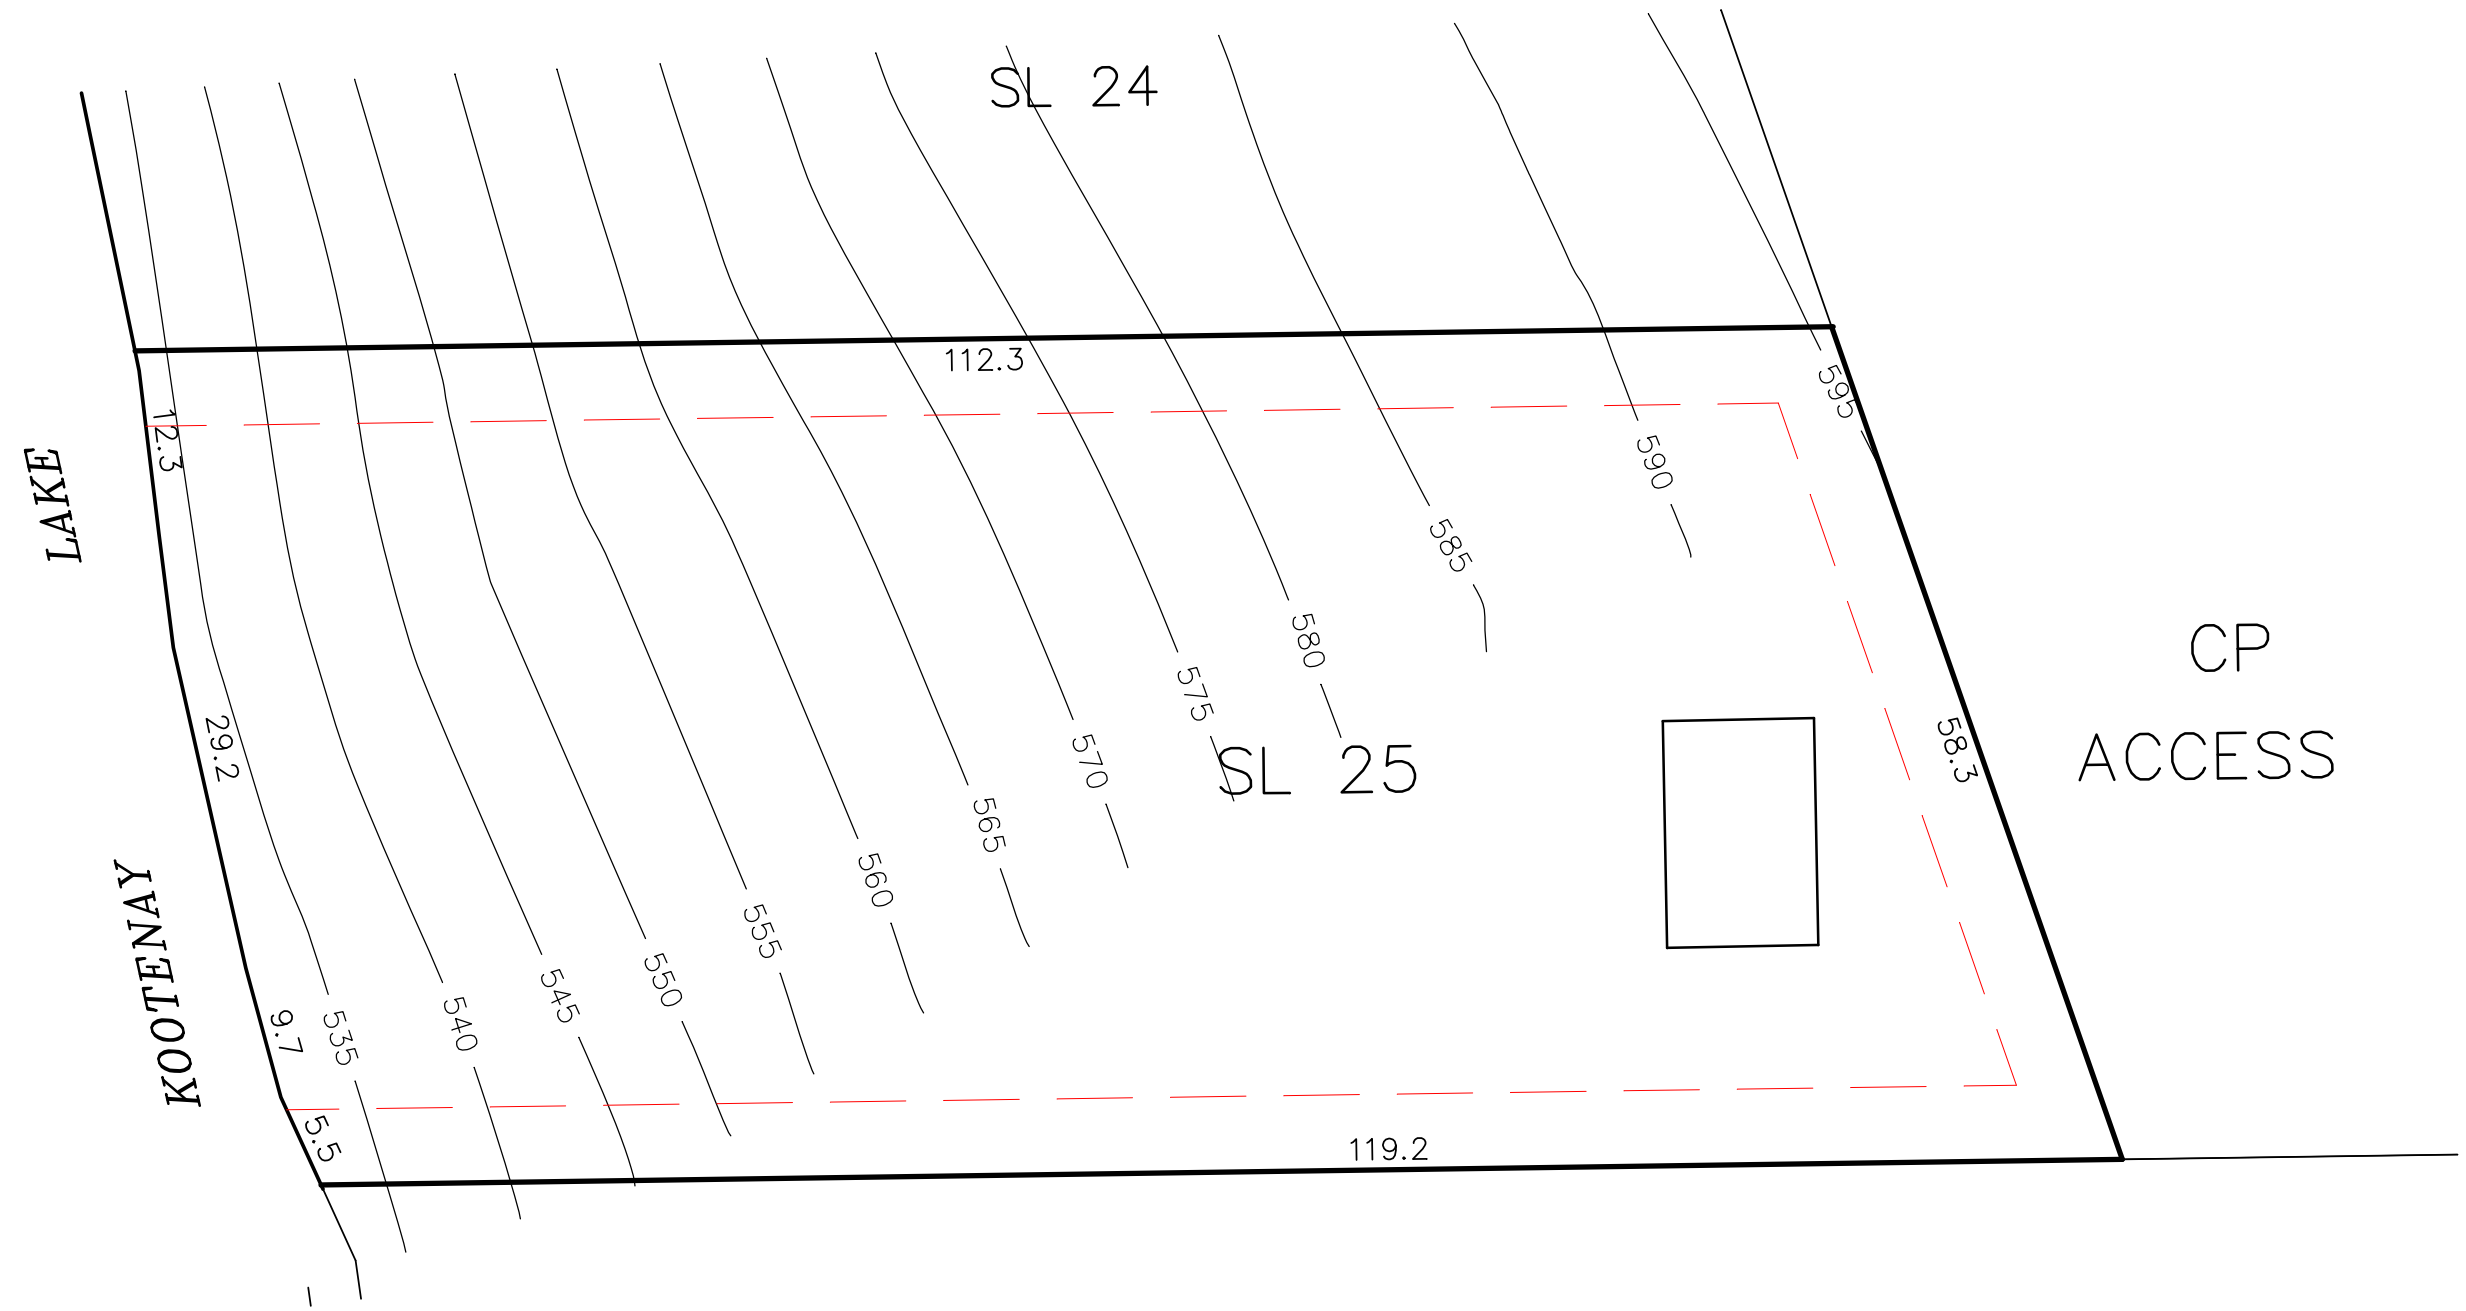

LOT 25 SITE PLAN

Area = 1.03ha

LEGEND

-  TYPICAL 10 x 15 HOUSE SITE
-  PROPOSED PROPERTY LINE SETBACK

PROPERTY LINES ARE APPROXIMATE ONLY