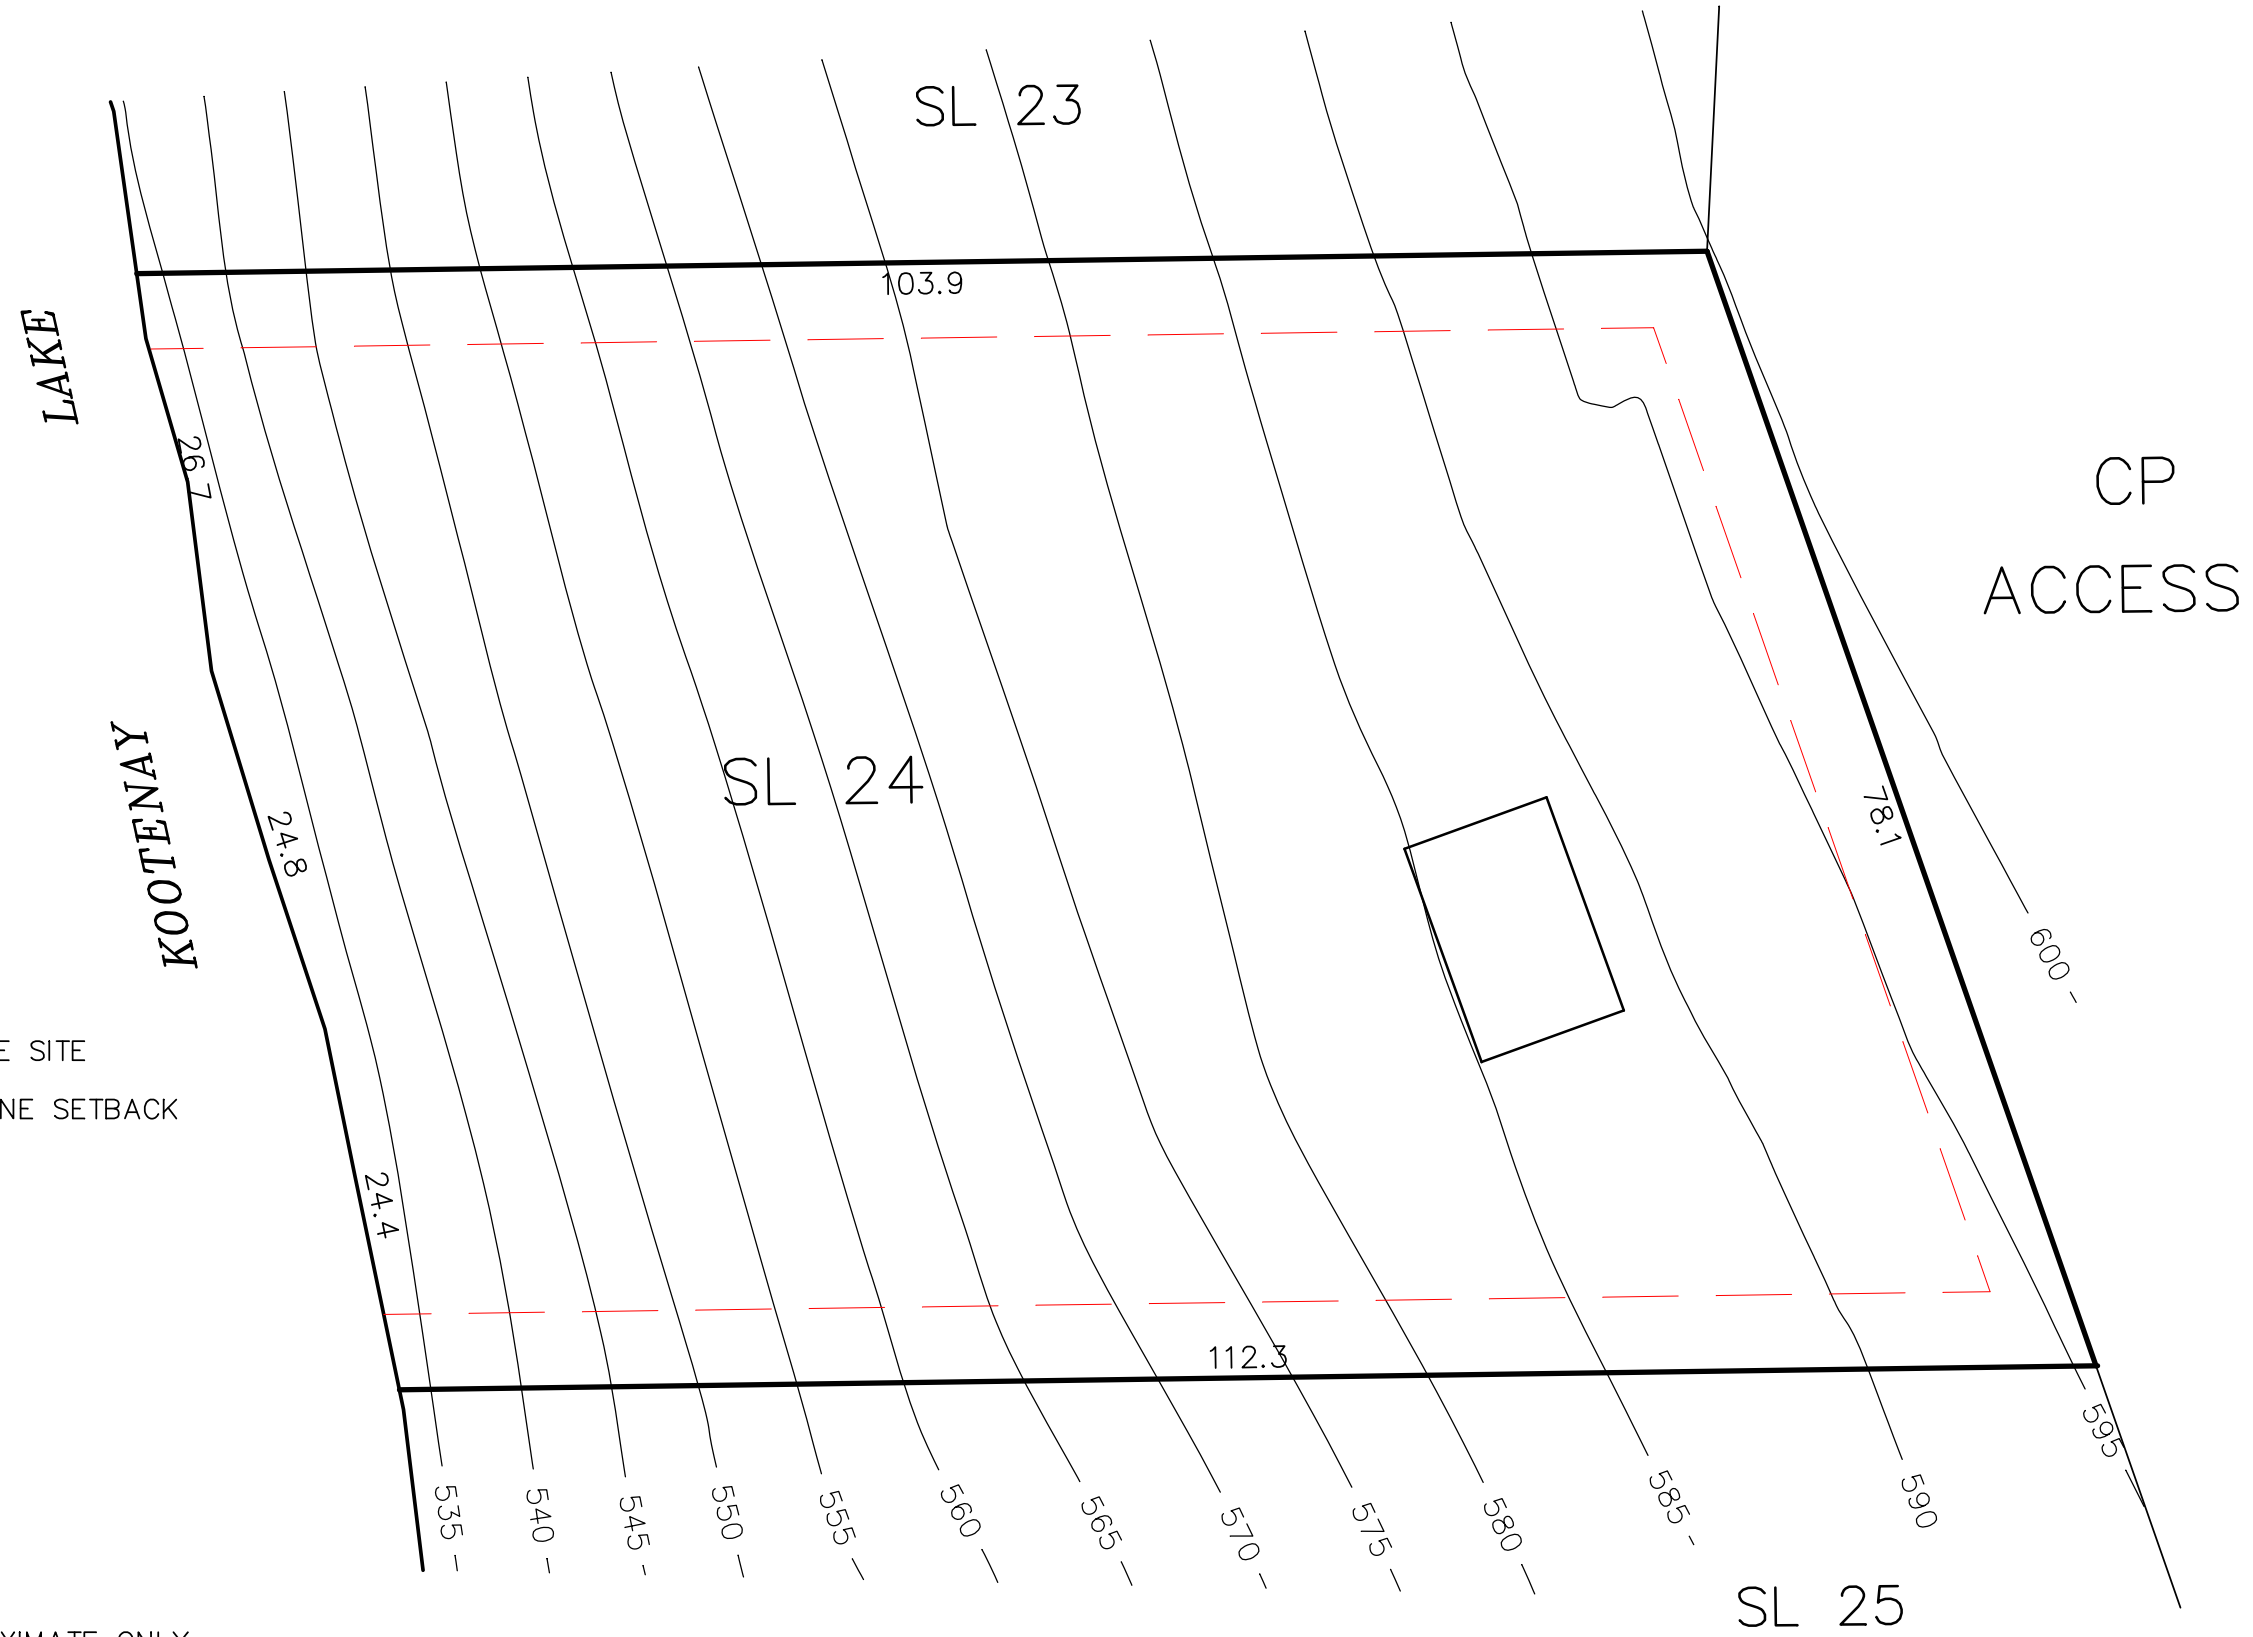

LOT 24 SITE PLAN

Area = 0.640ha

LEGEND

-  TYPICAL 10 x 15 HOUSE SITE
-  PROPOSED PROPERTY LINE SETBACK

PROPERTY LINES ARE APPROXIMATE ONLY