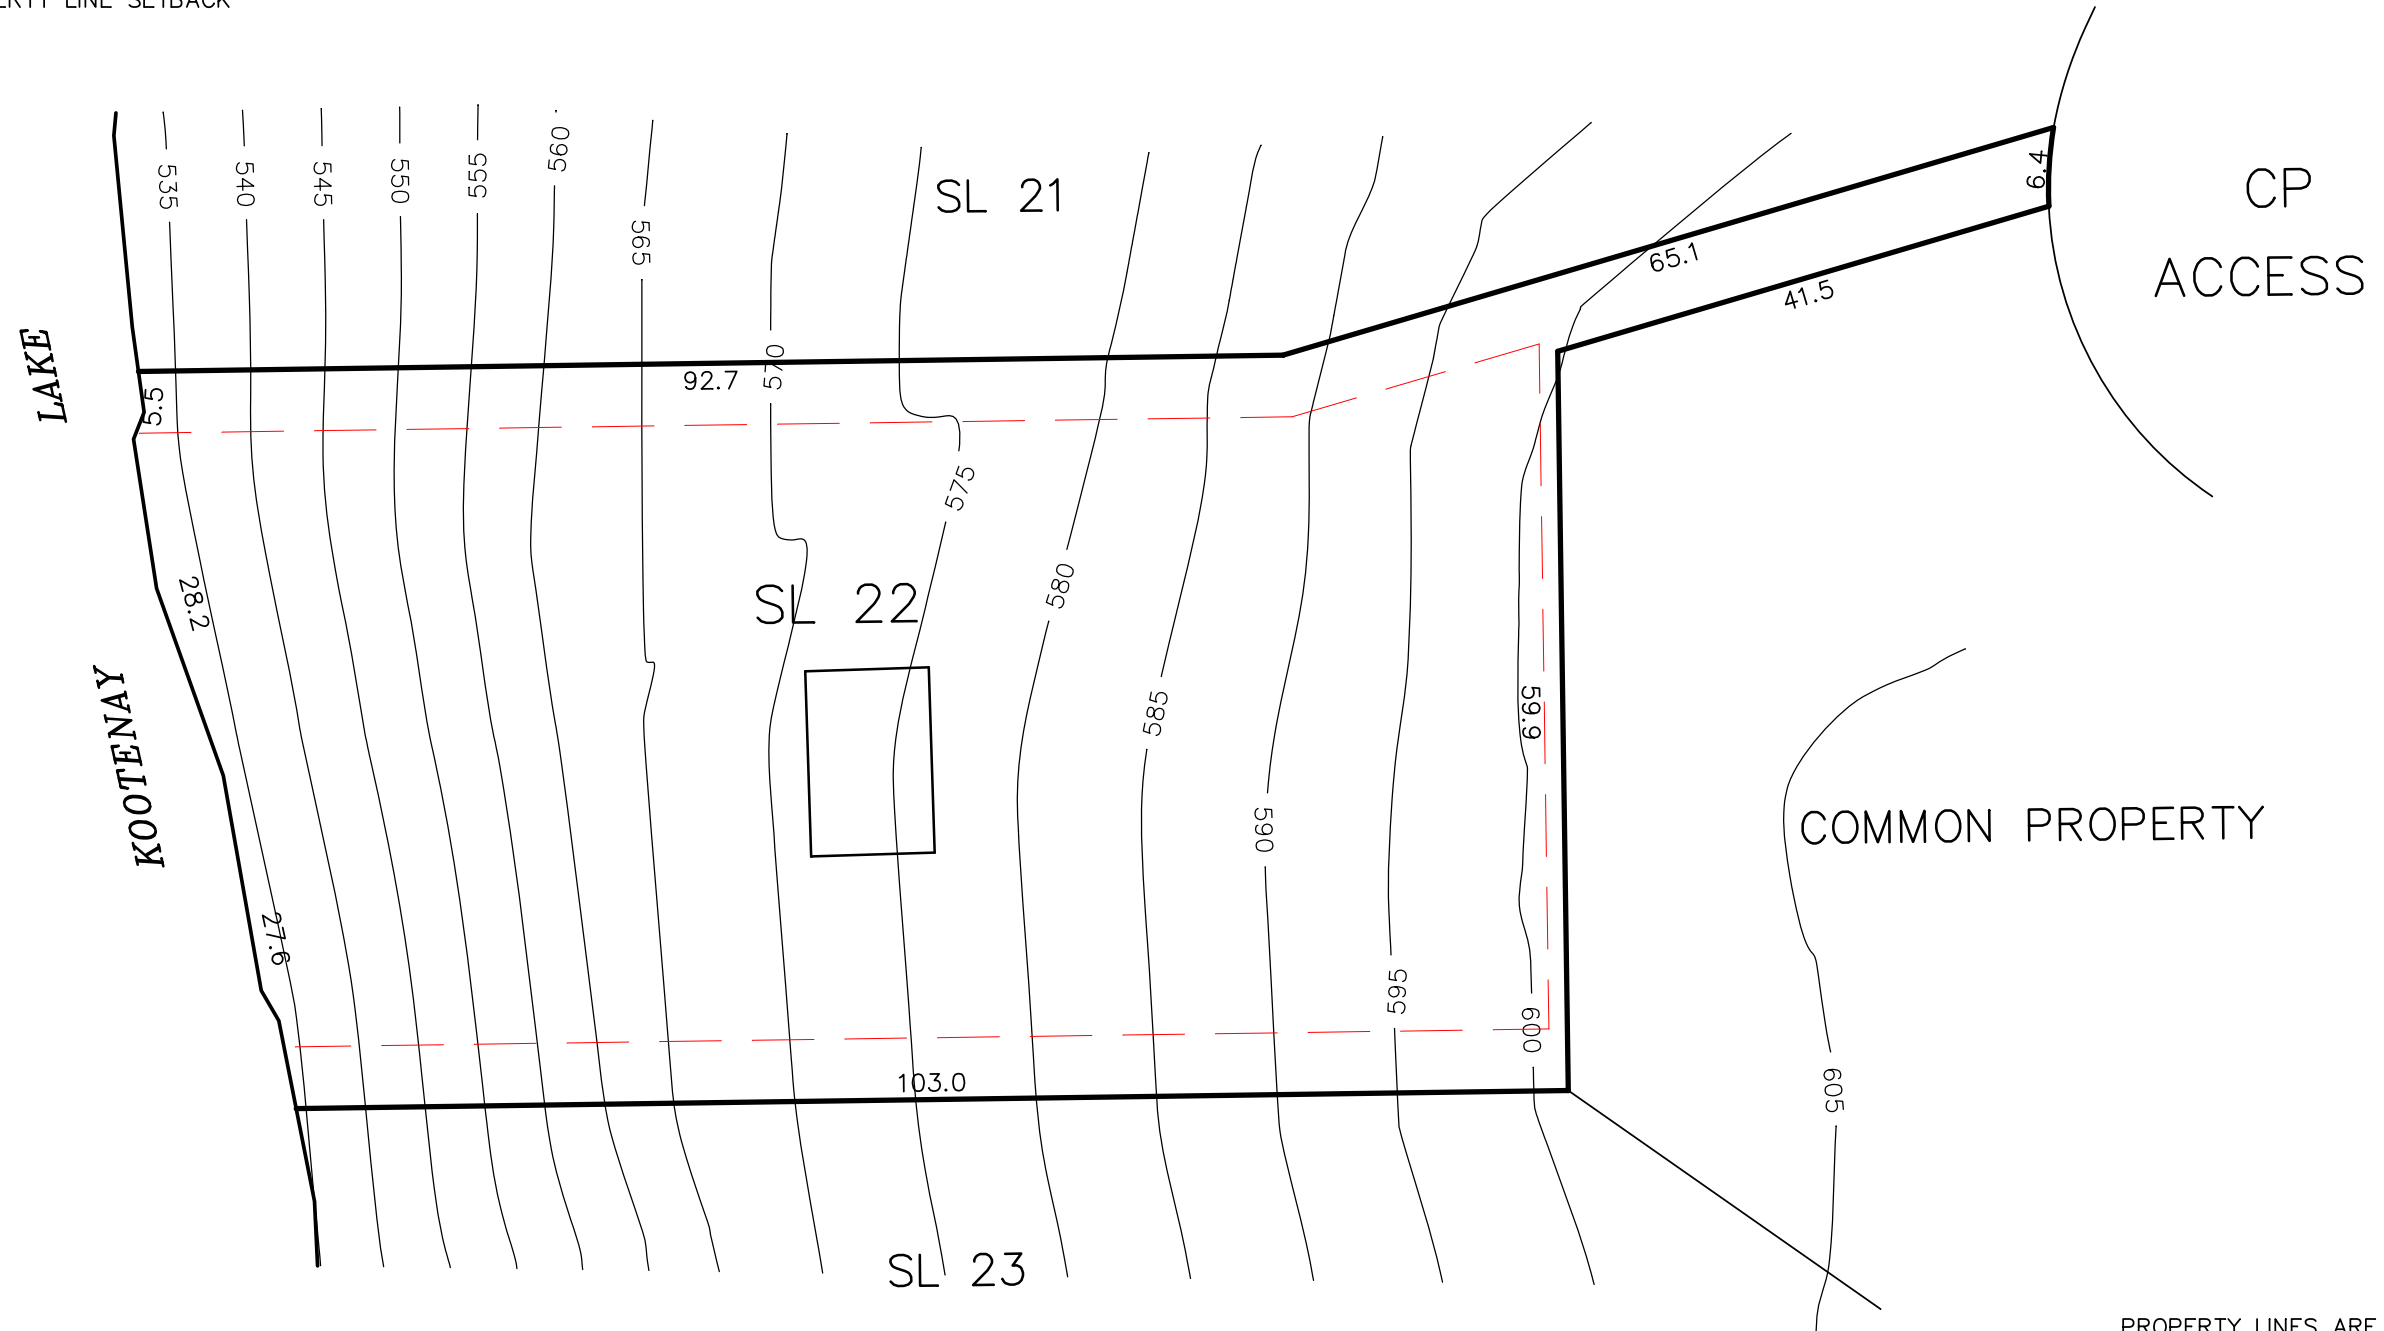

LOT 22 SITE PLAN

Area = 0.981ha

LEGEND

-  TYPICAL 10 x 15 HOUSE SITE
-  PROPERTY PROPERTY LINE SETBACK

PROPERTY LINES ARE APPROXIMATE ONLY