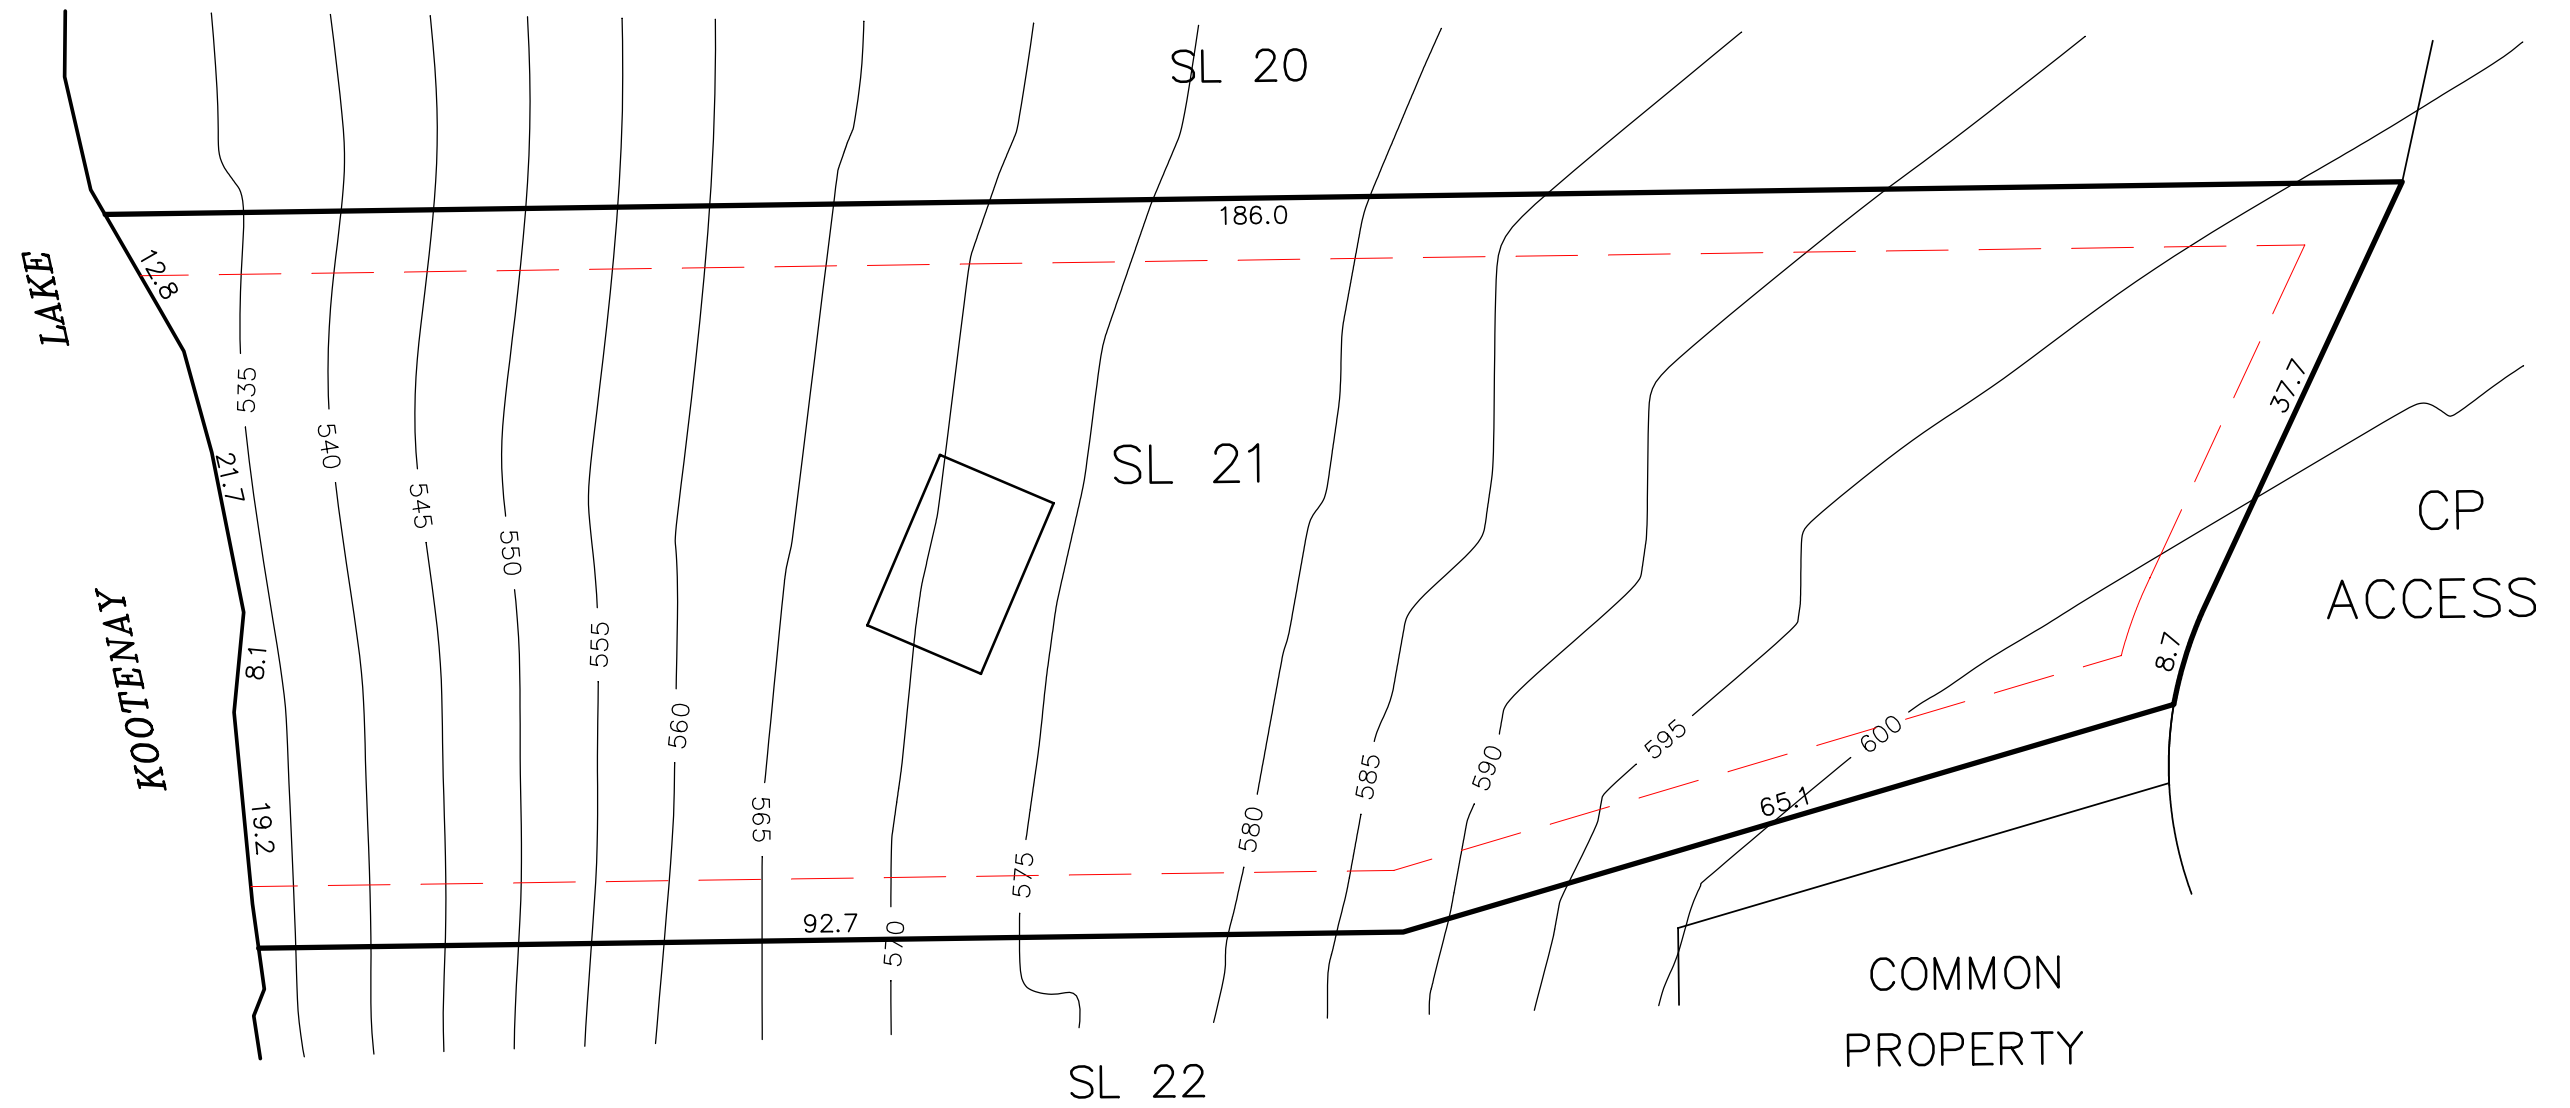

LOT 21 SITE PLAN

Area = 0.684ha

LEGEND

-  TYPICAL 10 x 15 HOUSE SITE
-  PROPOSED PROPERTY LINE SETBACK

PROPERTY LINES ARE APPROXIMATE ONLY