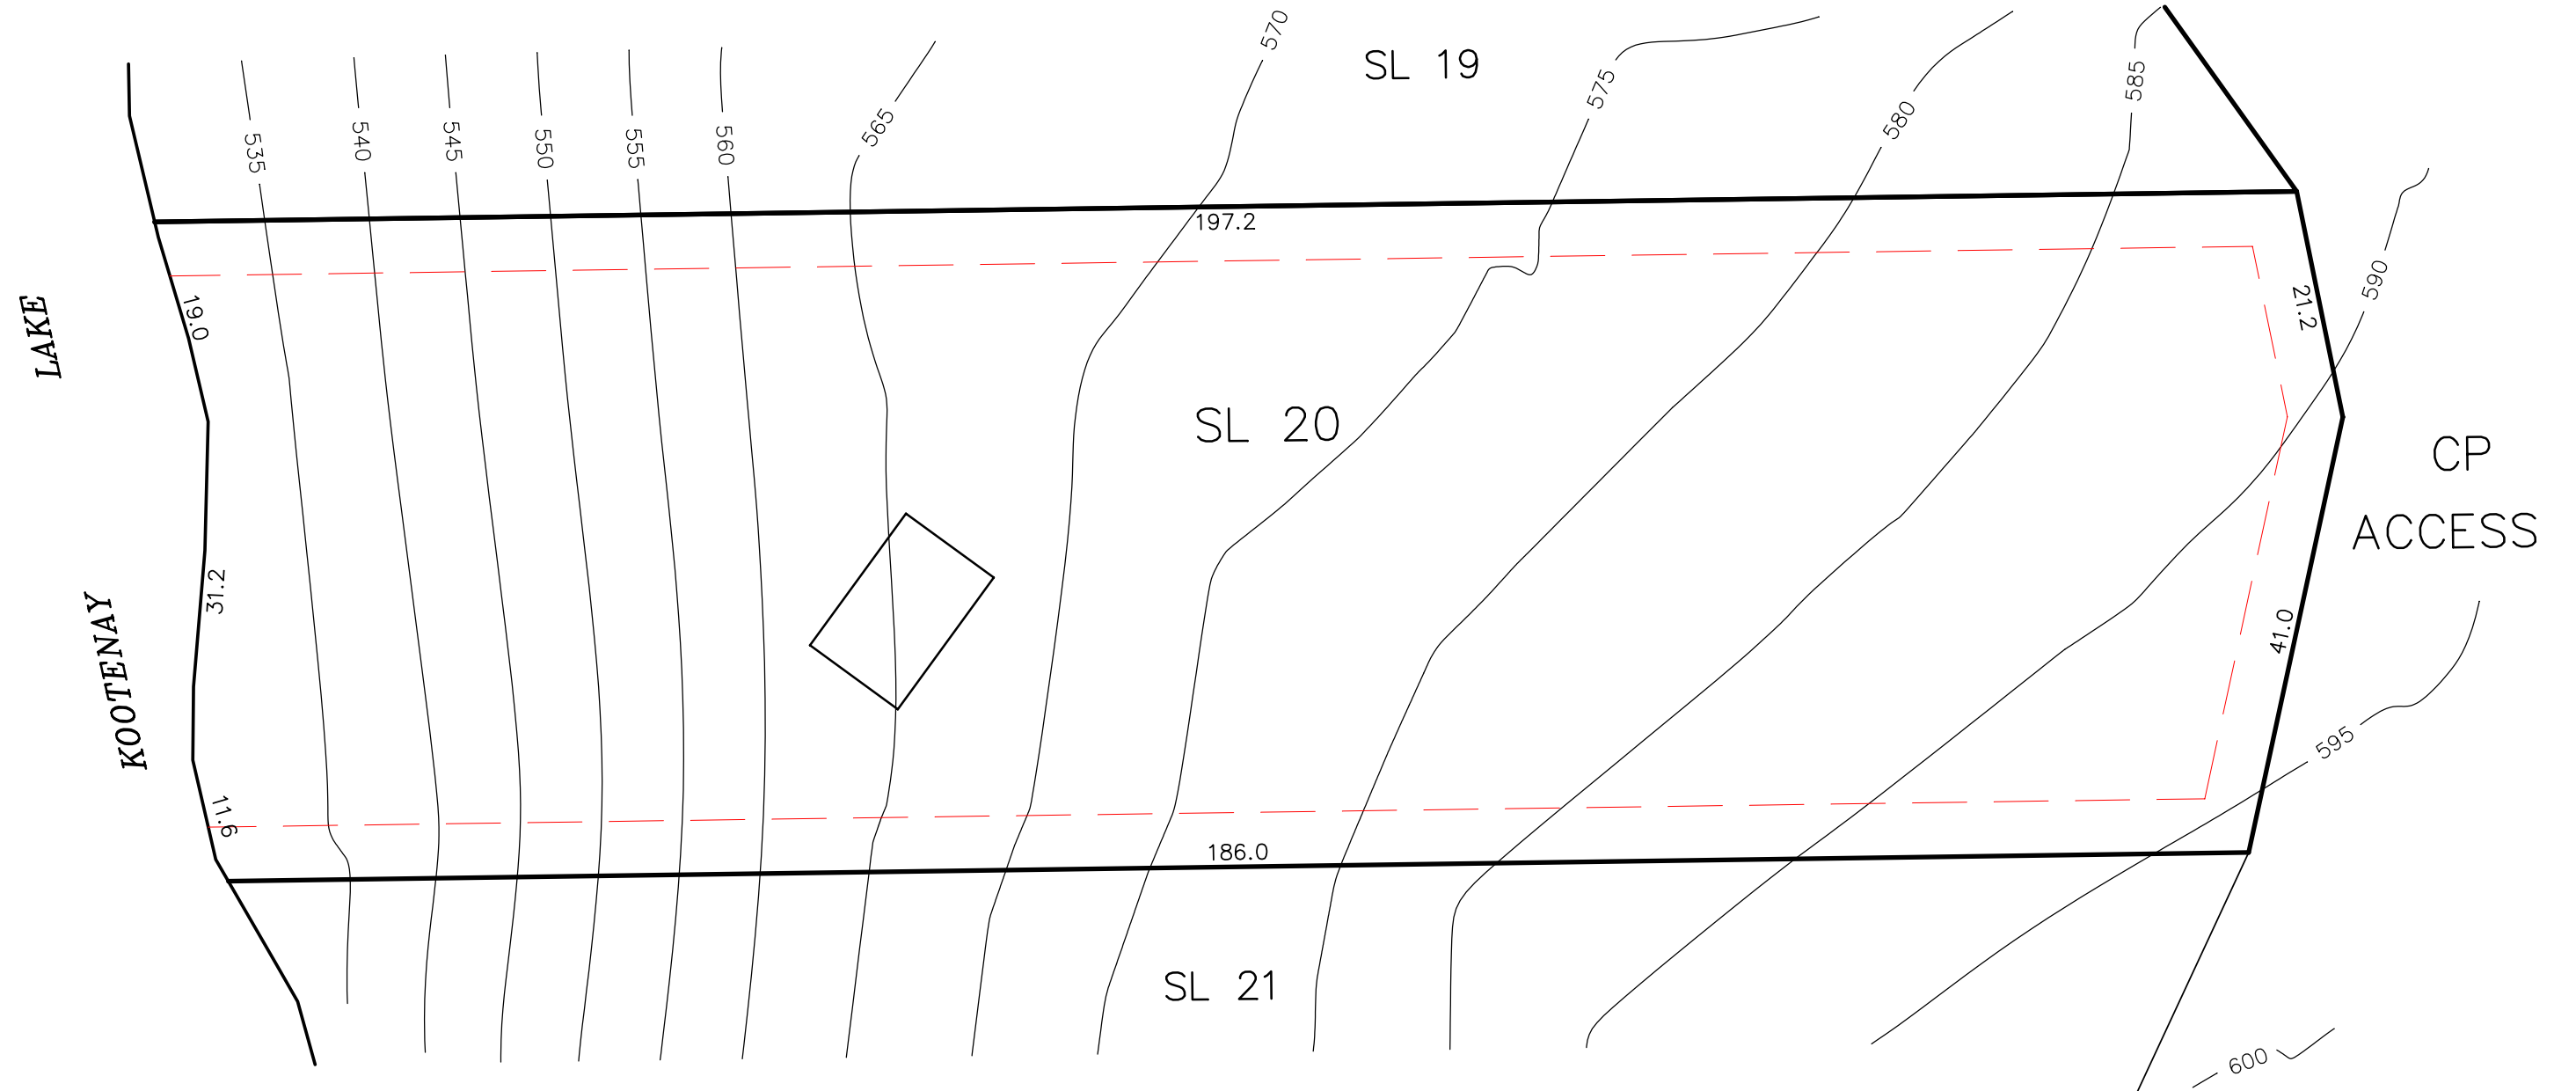

LOT 20 SITE PLAN

Area = 0.943ha

LEGEND

 TYPICAL 10 x 15 HOUSE SITE

 PROPOSED PROPERTY LINE SETBACK

PROPERTY LINES ARE APPROXIMATE ONLY